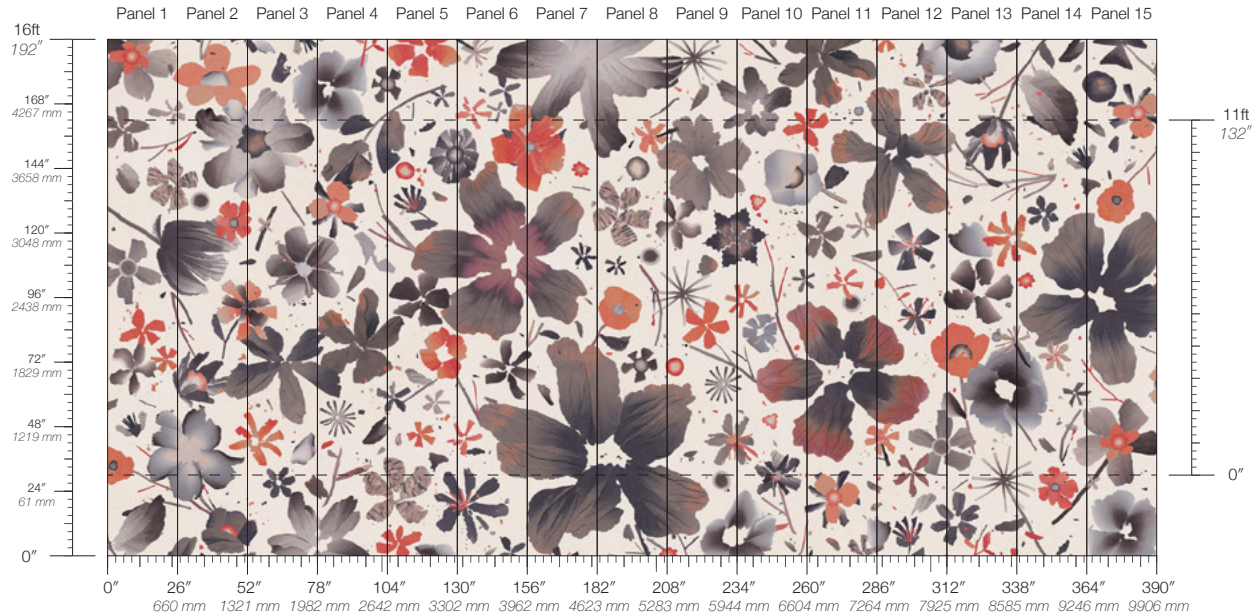

Botanica Preserved

Suitable for residential and some commercial projects

COLOR
Preserved

ITEM
6215

CONTENT
Clay-Coated Paper

PANEL WIDTH
26" / 661 mm trimmed

PANEL HEIGHT
132" / 3353 mm standard
192" / 4877 mm extended

REPEAT
Non-repeating

STOCK
Made to order

LEAD TIME
4 weeks to print

MINIMUM
1 panel

PRICE
Available upon request

ORIGIN
USA

DETAILS
Custom options available

MAINTENANCE
Water-based cleanser

ENVIRONMENTAL
FSC Certified Content

SPECS
100% Cellulose face
Non-woven backing
7.1 oz per linear yard
117 g per linear meter
Smooth surface texture

TESTING
(US) ASTM E84 Adhered Class A

CONTACT
sales@calicowallpaper.com
+1 718 243 1705
57 Lispenard Street
New York, NY 10013 USA

DISCLAIMER
Refer to our website to see the full mural artwork. Reference the physical sample for color and texture. Panel maps represent mural artwork only.